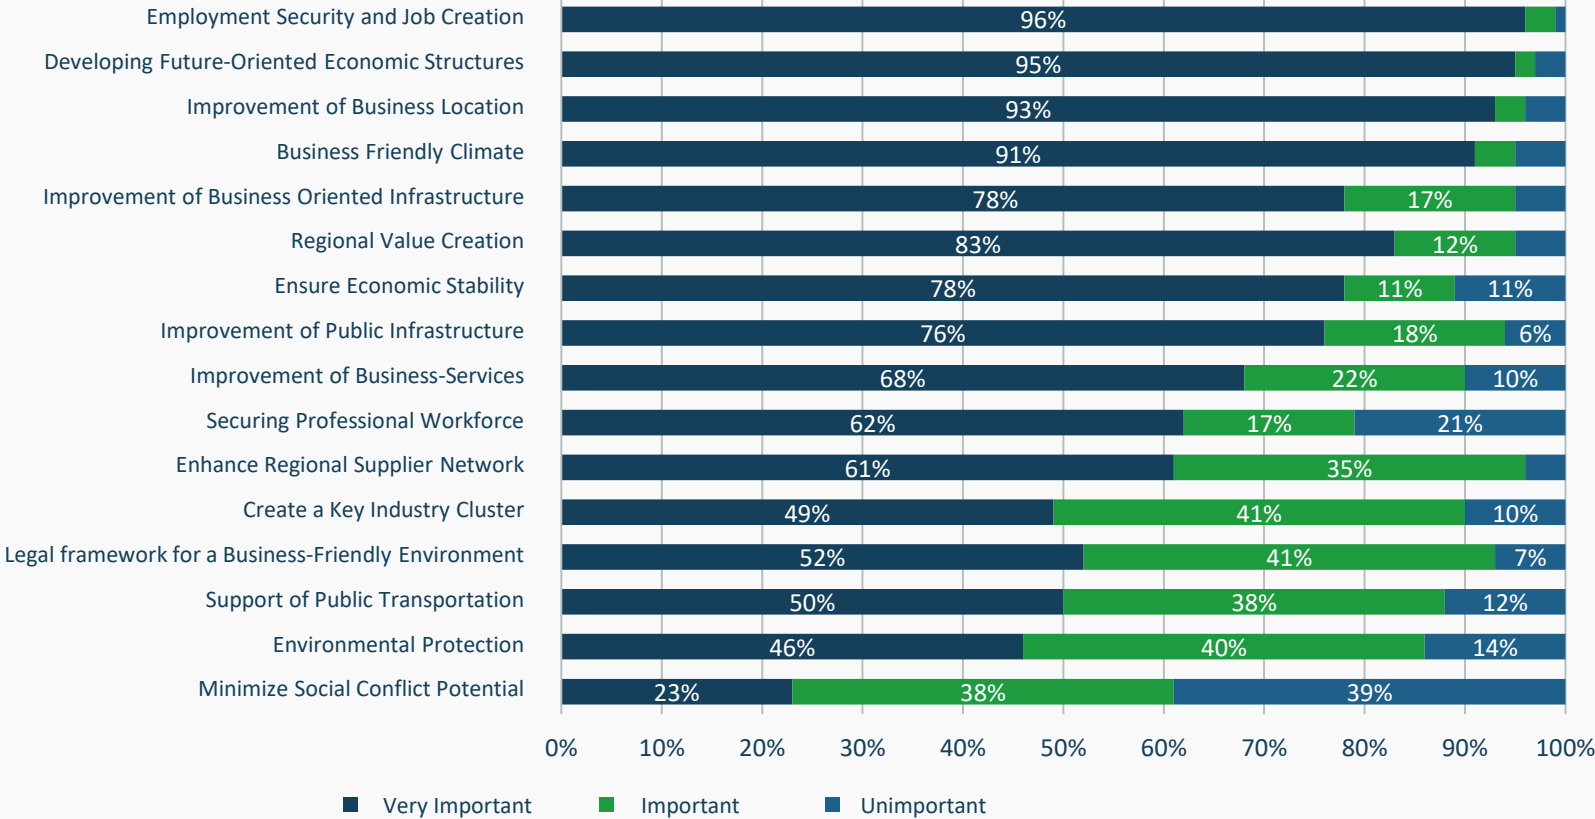

PM&Partner Marketing Consulting GmbH

PM & Partner Marketing Consulting GmbH (PM&P)
Frankfurt | Munich | Berlin
www.pm-p.de

PM&P | Investment Promotion Survey

EDO's and IPA's Current Objectives

n=27

We Asked 27 Economic Development Experts from Europe Based on a Telephone Interview.

PM&P | Investment Promotion Survey

EDO's and IPA's Future Objectives

n=27

We Asked 27 Economic Development Experts from Europe Based on a Telephone Interview.

PM&P | Investment Promotion Survey

How do IPA's and EDO's Assess the Following Tasks?

We Asked 27 Economic Development Experts from Europe Based on a Telephone Interview.

PM&P | Investment Promotion Survey

What Would you Change to Make Economic Development More Efficient?

n=27

We Asked 27 Economic Development Experts from Europe Based on a Telephone Interview.