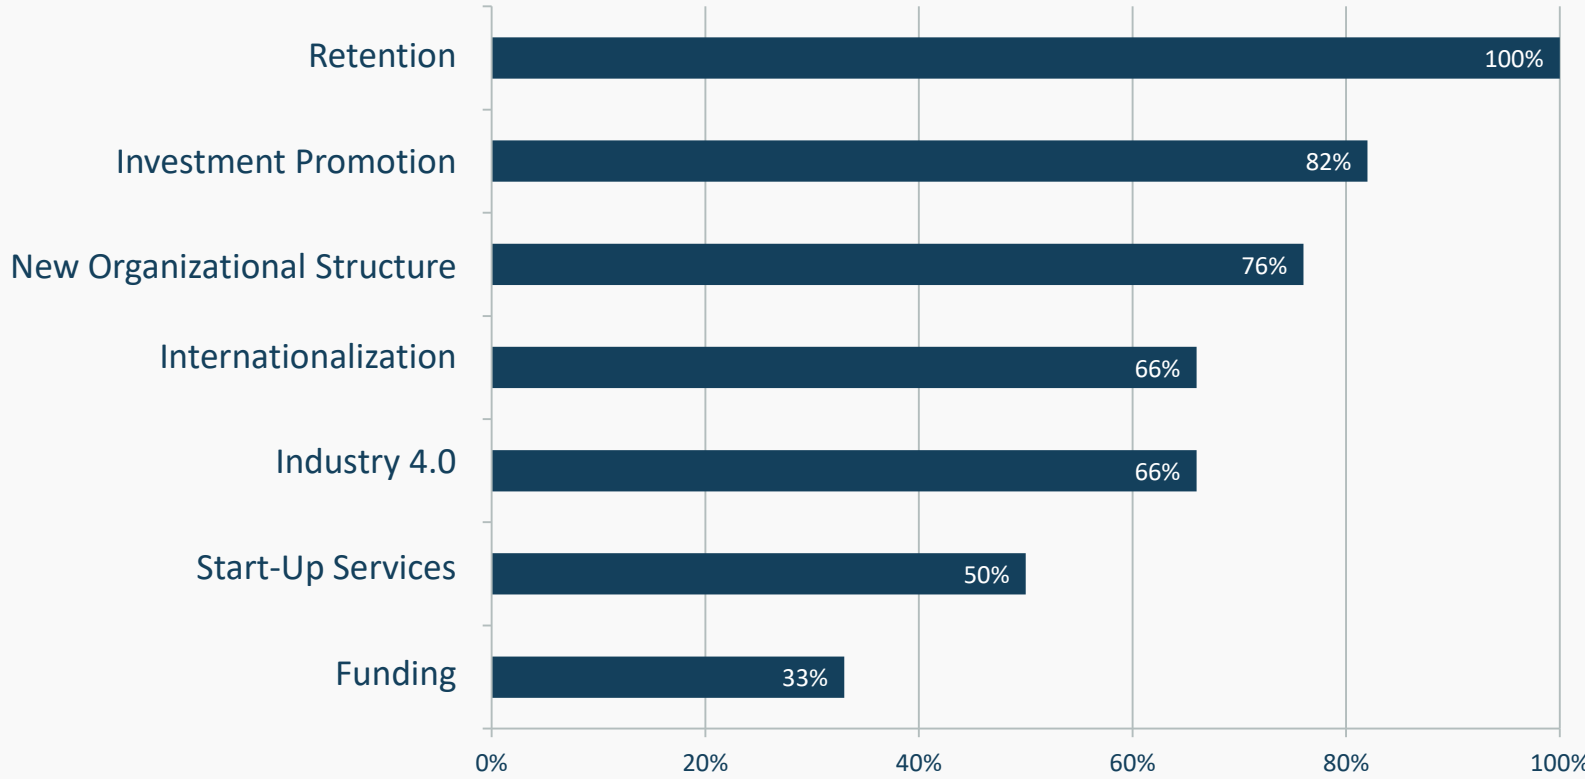

PM&Partner Marketing Consulting GmbH

PM & Partner Marketing Consulting GmbH (PM&P)
Frankfurt | Munich | Berlin
www.pm-p.de

PM&P | Investment Promotion Survey

EDO's and IPA's Current Objectives

n=27

We Asked 27 Economic Development Experts from Europe Based on a Telephone Interview.

PM&P | Investment Promotion Survey

EDO's and IPA's Future Objectives

n=27

We Asked 27 Economic Development Experts from Europe Based on a Telephone Interview.

PM&P | Investment Promotion Survey

How do IPA's and EDO's Assess the Following Tasks?

We Asked 27 Economic Development Experts from Europe Based on a Telephone Interview.

PM&P | Investment Promotion Survey

What Would you Change to Make Economic Development More Efficient?

n=27

We Asked 27 Economic Development Experts from Europe Based on a Telephone Interview.