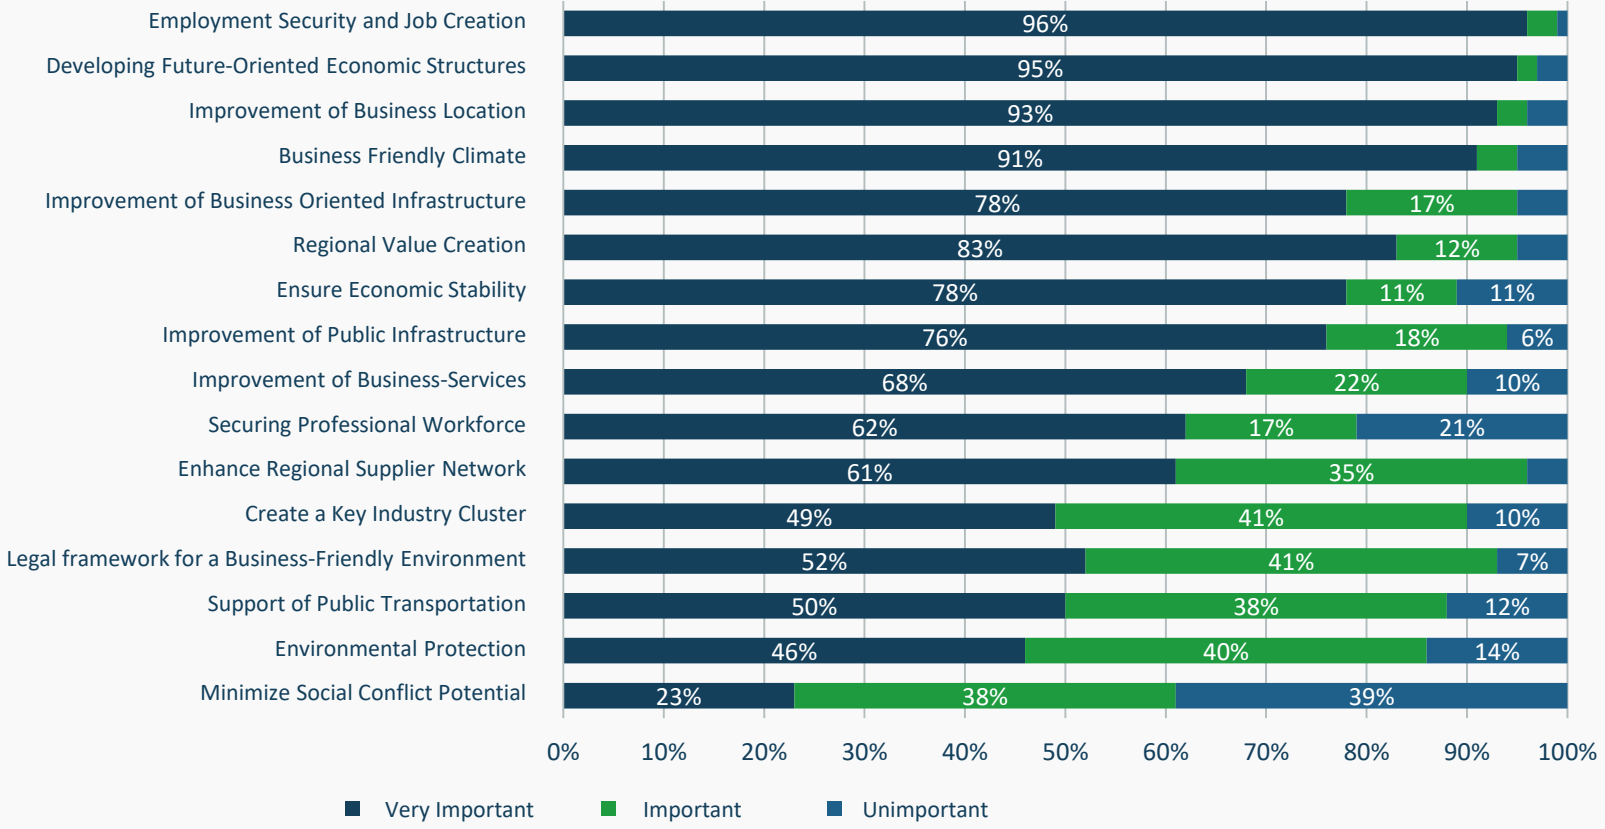

PM&Partner Marketing Consulting GmbH

PM & Partner Marketing Consulting GmbH (PM&P)
Frankfurt | Munich | Berlin
www.pm-p.de

PM&P | Investment Promotion Survey

EDO's and IPA's Current Objectives

n=27

We Asked 27 Economic Development Experts from Europe Based on a Telephone Interview.

PM&P | Investment Promotion Survey

EDO's and IPA's Future Objectives

n=27

We Asked 27 Economic Development Experts from Europe Based on a Telephone Interview.

PM&P | Investment Promotion Survey

How do IPA's and EDO's Assess the Following Tasks?

We Asked 27 Economic Development Experts from Europe Based on a Telephone Interview.

PM&P | Investment Promotion Survey

What Would you Change to Make Economic Development More Efficient?

n=27

We Asked 27 Economic Development Experts from Europe Based on a Telephone Interview.